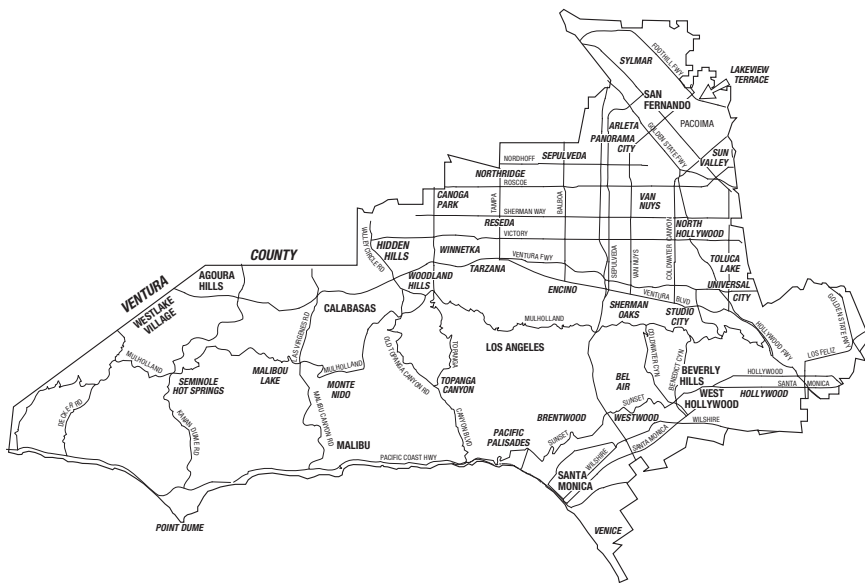

Third Supervisorial District Map

Sheila Kuehl
Supervisor, Third District
Population: 1,956,453*
Square Miles: 431
(*2011 County Estimate)

(213) 974-3333
Sheila@bos.lacounty.gov
821 Kenneth Hahn
Hall of Administration
500 W. Temple Street
Los Angeles, CA 90012

Cities and Communities Within The Third District

Cities

Agoura Hills
 Beverly Hills
 Calabasas
 Hidden Hills
 Malibu
 San Fernando
 Santa Monica
 West Hollywood
 Westlake Village

Unincorporated Areas

Agoura	Mountain View Estates
Calabasas	Mulholland Corridor
Cornell	Santa Monica Mountains
Corral Canyon	Sawtelle VA Center
Decker / Encinal	Seminole Hot Springs
Franklin Canyon	Stokes Canyon
Las Flores	Sunset Mesa
Latigo Canyon	Sycamore Canyon
Malibou Lake	Topanga Canyon
Malibu	Triunfo Canyon
Monte Nido / Cold Creek	Universal City

Los Angeles City

Arleta
 Atwater Village (portion)
 Bel Air
 Benedict /
 Coldwater Canyon
 Beverly Glen
 Brentwood
 Canoga Park (portion)
 Century City
 East Hollywood (portion)
 Encino
 Fairfax
 Granada Hills (portion)
 Hancock Park (portion)
 Hansen Dam (portion)
 Hollywood (portion)
 Hollywood Hills
 Holmby Hills

Sherman Oaks
 Studio City
 Sun Valley (portion)
 Sunland
 Sylmar (portion)
 Tarzana
 Toluca Lake
 Valley Glen
 Valley Village
 Van Nuys
 Venice (portion)
 West Hills (portion)
 West Los Angeles
 (portion)
 Westwood
 Wilshire Center
 Winnetka
 Woodland Hills